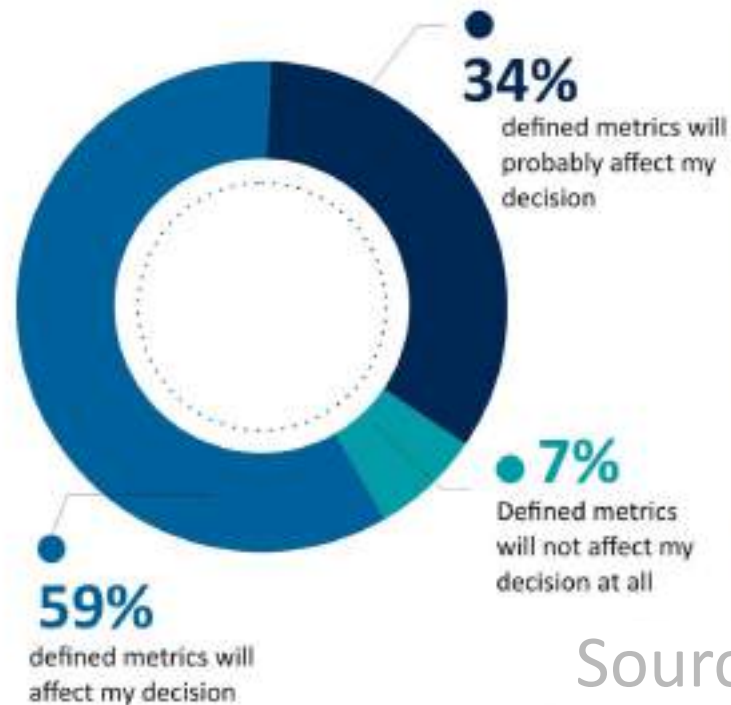

Computing as part of the problem: (ITCC survey)

Awareness about the **resource consumption** of frontier tech in organizations could be improved with nearly a third of respondents

15%

Well aware - We know the exact net impact of these

52%

Somewhat aware - We have some indicators that give us a rough idea

32%

Not really confident - We have not looked into this aspect

And clear **measurement on the carbon footprint** of frontier tech will inform adoption decisions